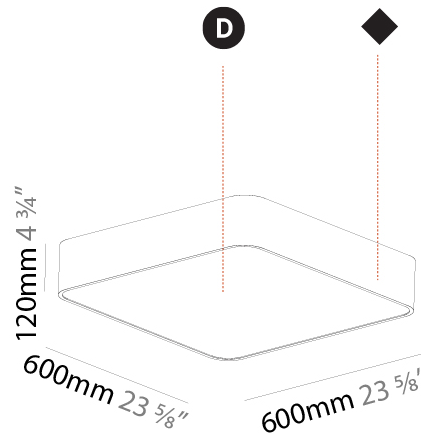

GENERAL

Series: Smoothy
Subseries: Smoothy Standard
Partner: Prolicht
Division: Architectural
Installation: Surface
Product Type: Ceiling Surface
Mounting Location: Ceiling
Light Distribution: Direct

PHYSICAL

Shape: Square
Length (mm): 600
Length (in): 23 5/8
Width (mm): 600
Width (in): 23 5/8
Height (mm): 120
Height (in): 4 3/4
Weight (kg): 11.315
Weight (lbs): 24.89
Diffuser: [PMMA - Opal or Micro-Prism](#)
Fixture Finish: [SSR / BKV / CWI / CRY / HAB / UFT / ITA / RUA / FTG / MYG / LOD / PUS / FRO / FUP / KIA / POP / BLS / SPG / MEY / GOH / CHC / COM / ABZ / JAG / OBR / MOS / ROR](#)
Fixture Material: [Extruded Aluminum / Steel](#)

ELECTRICAL

Lamp Type: LED (Zhaga Standard)
Input Wattage (W): 55
Total Output Wattage (W): 49.7
Dimming: [Non-Dimmable](#)
Driver Included: Yes
Driver Location: Integrated
Driver Type: [Constant Current - Universal](#)
Driver Class: [Class 2](#)
Input Voltage (V): 120 - 277
Constant Current (MA): 350
Upon Request: (Not included - see components) Integral: 0-10Vdc dimming / Phase dimming 120Vac only

LED

[Color Temperature (°K): 3000 / 4000](#)
Max. Delivered Lumen (lm): 5520 / 5720
CRI: >80 CRI
Efficiency (%): 0.867
Lamp Life (hrs): 50000
Upon Request: [Other CCT available](#)

OPTICAL

RATINGS AND CERTIFICATIONS

Certified By: [Certified for North American Standards](#)
IP rating: [IP20](#)