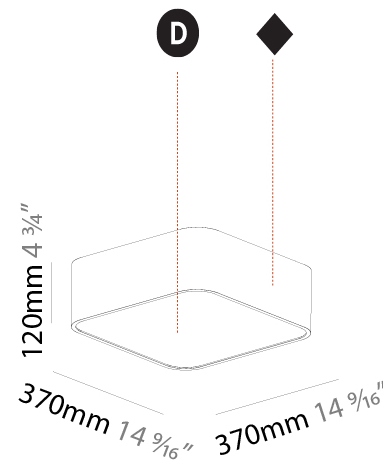

GENERAL

Series: Smoothy
Subseries: Smoothy Standard
Partner: Prolicht
Division: Architectural
Installation: Surface
Product Type: Ceiling Surface
Mounting Location: Ceiling
Light Distribution: Direct

PHYSICAL

Shape: Square
Length (mm): 370
Length (in): 14 ⁹/₁₆
Width (mm): 370
Width (in): 14 ⁹/₁₆
Height (mm): 120
Height (in): 4 ³/₄
Weight (kg): 3.458
Weight (lbs): 7.61
Diffuser: PMMA - Opal or Micro-Prism
Fixture Finish: SSR / BKV / CWI / CRY / HAB / UFT / ITA / RUA / FTG / MYG / LOD / PUS / FRO / FUP / KIA / POP / BLS / SPG / MEY / GOH / CHC / COM / ABZ / JAG / OBR / MOS / ROR
Fixture Material: Extruded Aluminum / Steel

ELECTRICAL

Lamp Type: LED (Zhaga Standard)
Input Wattage (W): 13.2
Total Output Wattage (W): 12
Dimming: Non-Dimmable
Driver Included: Yes
Driver Location: Integrated
Driver Type: Constant Current -Universal
Driver Class: Class 2
Input Voltage (V): 120 - 277
Constant Current (MA): 350
Upon Request: 0-10Vdc dimming / Phase dimming 120Vac only

LED

Color Temperature (°K): 3000 / 4000
Max. Delivered Lumen (lm): 1380 / 1430
CRI: >80 CRI
Efficiency (%): 0.867
Lamp Life (hrs): 50000
Upon Request: Other CCT available

OPTICAL

RATINGS AND CERTIFICATIONS

Certified By: Certified for North American Standards
IP rating: IP20

PROJECT
TYPE
SPECIFIER
QUANTITY
DATE