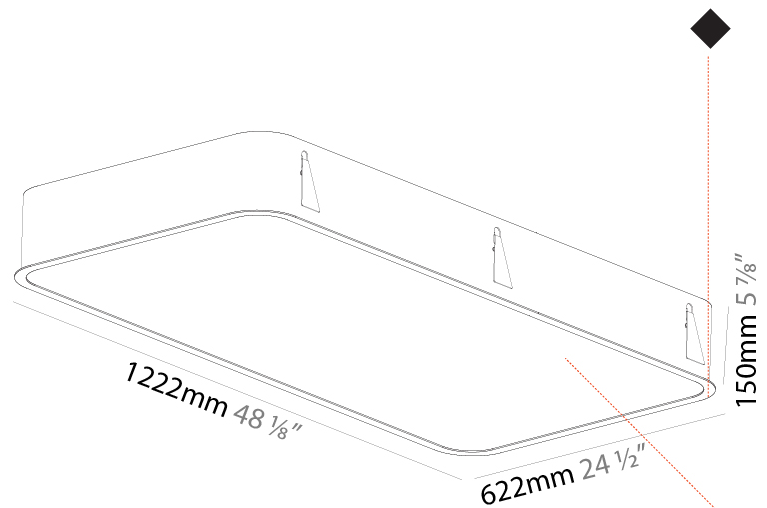

GENERAL

Series: Smoothy
Subseries: Smoothy Standard
Partner: Prolicht
Division: Architectural
Installation: Recessed
Product Type: Ceiling Recessed
Mounting Location: Ceiling
Light Distribution: Direct

PHYSICAL

Shape: Square
Length (mm): 1222
Length (in): 48 1/8
Width (mm): 622
Width (in): 24 1/2
Height (mm): 150
Height (in): 5 7/8
Ceiling Thickness (mm): 10 / 12.5 / 15 / 25
Ceiling Thickness (in): 3/8 or 1/2 or 9/16 or 1
Min. Recessing Depth (mm): 160
Min. Recessing Depth (in): 6 5/16
Weight (kg): 24.4
Weight (lbs): 53.68
Diffuser: PMMA - Opal or Micro-Prism
Fixture Finish: SSR / BKV / CWI / CRY / HAB / UFT / ITA / RUA / FTG / MYG / LOD / PUS / FRO / FUP / KIA / POP / BLS / SPG / MEY / GOH / CHC / COM / ABZ / JAG / OBR / MOS / ROR
Fixture Material: Extruded Aluminum / Steel
Cut-out Measurements: 1205mm / 47 7/16" x 605mm / 23 13/16"

ELECTRICAL

Lamp Type: LED (Zhaga Standard)
Input Wattage (W): 108.9
Total Output Wattage (W): 99
Dimming: Non-Dimmable
Driver Included: Yes
Driver Location: Integrated
Driver Type: Constant Current - Universal
Driver Class: Class 2
Input Voltage (V): 120 - 277
Constant Current (MA): 450

LED

Color Temperature (°K): 3000 / 4000
Max. Delivered Lumen (lm): 11050 / 11450
CRI: >80 CRI
Efficiency (%): 0.827
Lamp Life (hrs): 50000
Upon Request: Other CCT available

OPTICAL

RATINGS AND CERTIFICATIONS

Certified By: Certified for North American Standards
IP rating: IP20