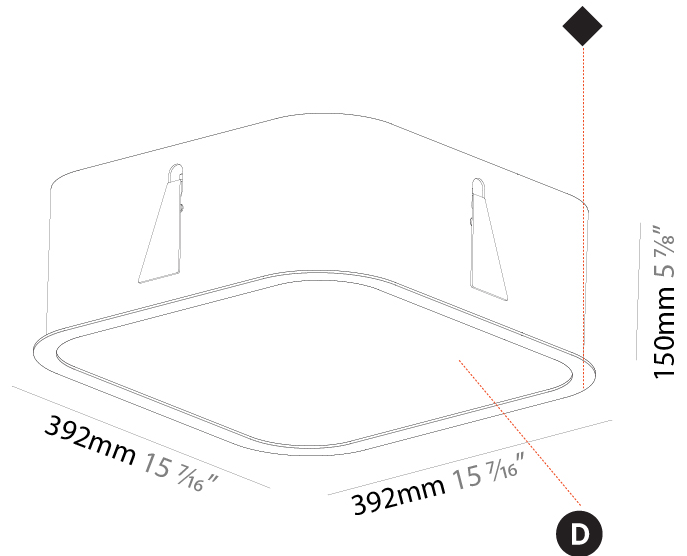

PHYSICAL

Shape: Square
Length (mm): 392
Length (in): 15 7/16
Width (mm): 392
Width (in): 15 7/16
Height (mm): 150
Height (in): 5 7/8
Ceiling Thickness (mm): 10 / 12.5 / 15 / 25
Ceiling Thickness (in): 3/8 or 1/2 or 9/16 or 1
Min. Recessing Depth (mm): 160
Min. Recessing Depth (in): 6 5/16
Weight (kg): 4.341
Weight (lbs): 9.57
Diffuser: PMMA - Opal or Micro-Prism
Fixture Finish: SSR / BKV / CWI / CRY / HAB / UFT / ITA / RUA / FTG / MYG / LOD / PUS / FRO / FUP / KIA / POP / BLS / SPG / MEY / GOH / CHC / COM / ABZ / JAG / OBR / MOS / ROR
Fixture Material: Extruded Aluminum / Steel
Cut-out Measurements: 375mm / 14 3/4" x 375mm / 14 3/4"

ELECTRICAL

Lamp Type: LED (Zhaga Standard)
Input Wattage (W): 13.2
Total Output Wattage (W): 12
Dimming: Non-Dimmable
Driver Included: Yes
Driver Location: Integrated
Driver Type: Constant Current - Universal
Driver Class: Class 2
Input Voltage (V): 120 - 277
Constant Current (MA): 350
Upon Request: (Not included - see components) Integral: 0-10Vdc dimming / Phase dimming 120Vac only

LED

Color Temperature (°K): 3000 / 4000
Max. Delivered Lumen (lm): 1380 / 1430
CRI: >80 CRI
Efficiency (%): 0.827
Lamp Life (hrs): 50000
Upon Request: Other CCT available

OPTICAL

RATINGS AND CERTIFICATIONS

Certified By: Certified for North American Standards
IP rating: IP20