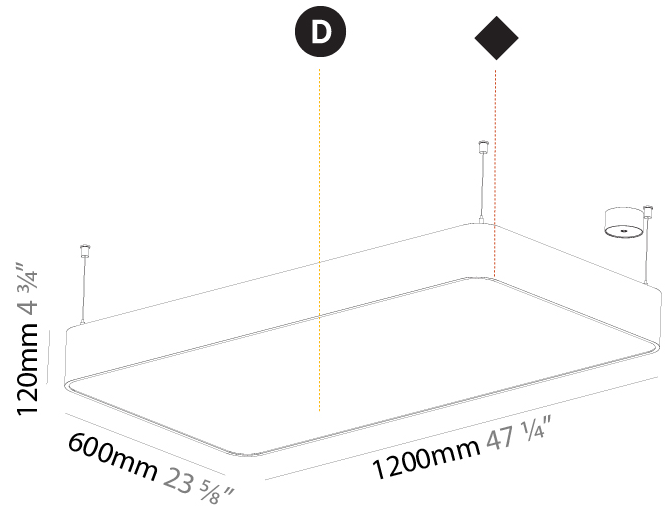

GENERAL

Series: Smoothy
Subseries: Smoothy Standard
Partner: Prolicht
Division: Architectural
Installation: Suspension
Product Type: Pendant
Mounting Location: Ceiling
Light Distribution: Direct

PHYSICAL

Shape: Rectangle
Length (mm): 1200
Length (in): 47 1/4
Width (mm): 600
Width (in): 23 5/8
Height (mm): 120
Height (in): 4 3/4
Max. Overall Height (mm): 2120mm / 83-7/16
Max. Overall Height (in): 83 7/16
Weight (kg): 20.33
Weight (lbs): 44.82
Diffuser: PMMA - Opal or Micro-Prism
Fixture Finish: SSR / BKV / CWI / CRY / HAB / UFT / ITA / RUA / FTG / MYG / LOD / PUS / FRO / FUP / KIA / POP / BLS / SPG / MEY / GOH / CHC / COM / ABZ / JAG / OBR / MOS / ROR
Fixture Material: Extruded Aluminum / Steel
Cable Details: 2000mm / 78 3/4"

ELECTRICAL

Lamp Type: LED (Zhaga Standard)
Input Wattage (W): 108.9
Total Output Wattage (W): 99
Dimming: Non-Dimmable
Driver Included: Yes
Driver Location: Integrated
Driver Type: Constant Current - Universal
Driver Class: Class 2
Input Voltage (V): 120 - 277
Constant Current (MA): 350
Upon Request: (Not included - see components) Integral: 0-10Vdc dimming / Phase dimming 120Vac only

LED

Color Temperature (°K): 3000 / 4000
Max. Delivered Lumen (lm): 11050 / 11450
CRI: >80 CRI
Efficiency (%): 82.7%
Lamp Life (hrs): 50000
Upon Request: Other CCT available

OPTICAL

RATINGS AND CERTIFICATIONS

Certified By: Certified for North American Standards
IP rating: IP20